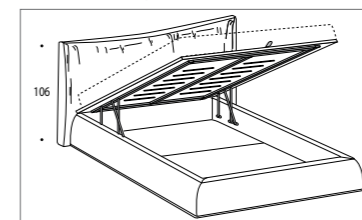

DIMENSIONS

cm. 156x219 for mattress cm. 140x200 cm. 166x219 for mattress cm. 150x200 cm. 214x219 for mattress cm. 200x200
 cm. 176x219 for mattress cm. 160x200 cm. 194x219 for mattress cm. 180x200

MOD. **Wind**

Wind bed in dark brown linen (ring W)

ECOLEATHER											
LINEN											
LEATHER											

RING TYPES

Ring "W"

Ring "W/B" (slats included)

Ring "W/P" (slats included)

DIMENSIONS

cm. 168x227 for mattress cm. 140x200 cm. 178x227 for mattress cm. 150x200 cm. 226x227 for mattress cm. 200x200
 cm. 188x227 for mattress cm. 160x200 cm. 206x227 for mattress cm. 180x200