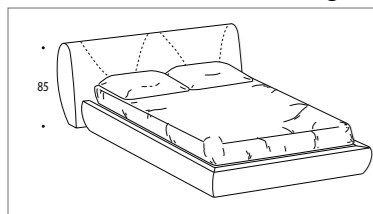

RING TYPES **Ring "KSS"**

DIMENSIONS

cm. 192x245 for mattress cm. 160x200 cm. 210x245 for mattress cm. 180x200
 cm. 230x245 for mattress cm. 200x200

MOD. **Indy**

Indy bed with slatting
 Slate grey maracaibo (ring Y)

RING TYPES **Ring "Y"**

Ring "Y/B" (slats included)

Ring "Y/P" (slats included)

DIMENSIONS

cm. 169x236 for mattress cm. 140x200 cm. 179x236 for mattress cm. 150x200
 cm. 189x236 for mattress cm. 160x200 cm. 207x236 for mattress cm. 180x200 cm. 227x236 for mattress cm. 200x200