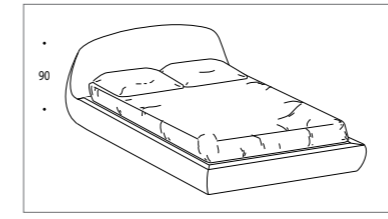

RING TYPES **Ring "R"**

Ring "R/B" (slats included)

Ring "R/P" (slats included)

DIMENSIONS

cm. 165x225 for mattress cm. 140x200 cm. 175x225 for mattress cm. 150x200
 cm. 183x225 for mattress cm. 160x200 cm. 201x225 for mattress cm. 180x200 cm. 221x225 for mattress cm. 200x200

RING TYPES **Ring "KSS"**

DIMENSIONS

cm. 192x245 for mattress cm. 160x200 cm. 210x245 for mattress cm. 180x200
 cm. 230x245 for mattress cm. 200x200

MOD. **Indy**

Indy bed with slatting
 Slate grey maracaibo (ring Y)