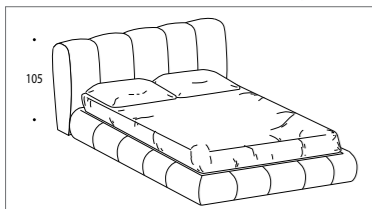

RING TYPES

Ring "SHR"