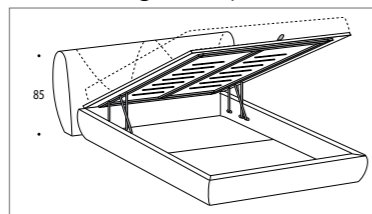

RING TYPES **Ring "KSS"**

DIMENSIONS

cm. 192x245 for mattress cm. 160x200 cm. 210x245 for mattress cm. 180x200
 cm. 230x245 for mattress cm. 200x200

MOD. **Indy**

Indy bed with slatting
 Slate grey maracaibo (ring Y)

RING TYPES **Ring "Y"**

Ring "Y/B" (slats included)

Ring "Y/P" (slats included)

DIMENSIONS

cm. 169x236 for mattress cm. 140x200 cm. 179x236 for mattress cm. 150x200
 cm. 189x236 for mattress cm. 160x200 cm. 207x236 for mattress cm. 180x200 cm. 227x236 for mattress cm. 200x200