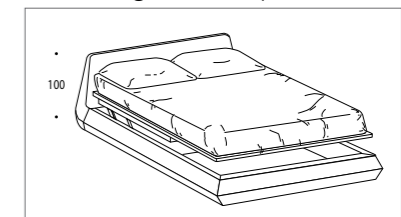

RING TYPES

Ring "BBL"

Ring "BBL/B" (slats included)

Ring "BBL/P" (slats included)

DIMENSIONS

cm. 152x217 for mattress cm. 140x200 cm. 162x217 for mattress cm. 150x200
 cm. 172x217 for mattress cm. 160x200 cm. 190x217 for mattress cm. 180x200 cm. 210x217 for mattress cm. 200x200

RING TYPES

Ring "DMN"

Ring "DMN/B" (slats included)

Ring "DMN/P" (slats included)

DIMENSIONS

cm. 175x237 for mattress cm. 140x200 cm. 185x237 for mattress cm. 150x200
 cm. 195x237 for mattress cm. 160x200 cm. 213x237 for mattress cm. 180x200 cm. 233x237 for mattress cm. 200x200