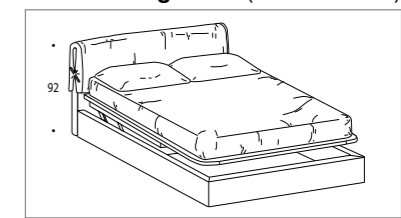

RING TYPES

Ring "C"

Ring "C/B" (slats included)

Ring "C/P" (slats included)

DIMENSIONS

cm. 165x228 for mattress cm. 140x200 cm. 175x228 for mattress cm. 150x200
 cm. 185x228 for mattress cm. 160x200 cm. 203x228 for mattress cm. 180x200 cm. 223x228 for mattress cm. 200x200

RING TYPES

Ring "R"

(slats included)

Ring "R/P" (slats included)

DIMENSIONS

cm. 180x224 for mattress cm. 140x200 cm. 190x224 for mattress cm. 150x200
 cm. 200x224 for mattress cm. 160x200 cm. 218x224 for mattress cm. 180x200 cm. 238x224 for mattress cm. 200x200