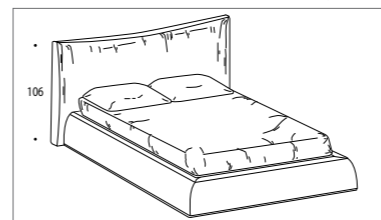

DIMENSIONS

cm. 176x237 for mattress cm. 140x200 cm. 186x237 for mattress cm. 150x200 cm. 234x237 for mattress cm. 200x200
 cm. 196x237 for mattress cm. 160x200 cm. 214x237 for mattress cm. 180x200

PADDED BEDS

DIMENSIONS

cm. 156x219 for mattress cm. 140x200 cm. 166x219 for mattress cm. 150x200 cm. 214x219 for mattress cm. 200x200
 cm. 176x219 for mattress cm. 160x200 cm. 194x219 for mattress cm. 180x200

MOD. **Wind**

Wind bed in dark brown linen (ring W)

ECOLEATHER											
LINEN											
LEATHER											

RING TYPES

Ring "W"

Ring "W/B" (slats included)

Ring "W/P" (slats included)

DIMENSIONS

cm. 168x227 for mattress cm. 140x200 cm. 178x227 for mattress cm. 150x200 cm. 226x227 for mattress cm. 200x200
 cm. 188x227 for mattress cm. 160x200 cm. 206x227 for mattress cm. 180x200