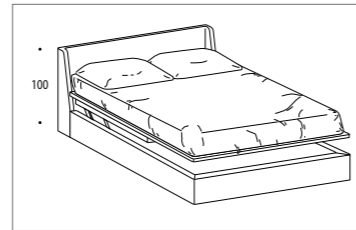

RING TYPES

Ring "BBL"

Ring "BBL/B" (slats included)

Ring "BBL/P" (slats included)

DIMENSIONS

cm. 152x217 for mattress cm. 140x200 cm. 162x217 for mattress cm. 150x200
 cm. 172x217 for mattress cm. 160x200 cm. 190x217 for mattress cm. 180x200 cm. 210x217 for mattress cm. 200x200

DIMENSIONS

cm. 176x237 for mattress cm. 140x200 cm. 186x237 for mattress cm. 150x200 cm. 234x237 for mattress cm. 200x200
 cm. 196x237 for mattress cm. 160x200 cm. 214x237 for mattress cm. 180x200

PADDED BEDS