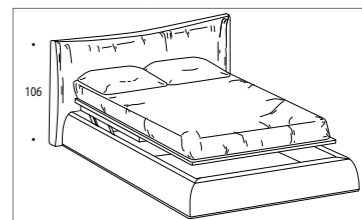

DIMENSIONS

cm. 176x237 for mattress cm. 140x200 cm. 186x237 for mattress cm. 150x200 cm. 234x237 for mattress cm. 200x200
 cm. 196x237 for mattress cm. 160x200 cm. 214x237 for mattress cm. 180x200

PADDED BEDS

DIMENSIONS

cm. 156x219 for mattress cm. 140x200 cm. 166x219 for mattress cm. 150x200 cm. 214x219 for mattress cm. 200x200
 cm. 176x219 for mattress cm. 160x200 cm. 194x219 for mattress cm. 180x200

MOD. **Wind**

Wind bed in dark brown linen (ring W)

ECOLEATHER											
LINEN											
LEATHER											

RING TYPES

Ring "W"

Ring "W/B" (slats included)

Ring "W/P" (slats included)

DIMENSIONS

cm. 168x227 for mattress cm. 140x200 cm. 178x227 for mattress cm. 150x200 cm. 226x227 for mattress cm. 200x200
 cm. 188x227 for mattress cm. 160x200 cm. 206x227 for mattress cm. 180x200