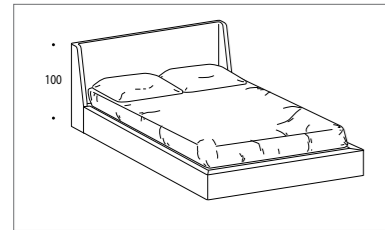

RING TYPES

Ring "BBL"

Ring "BBL/B" (slats included)

Ring "BBL/P" (slats included)

DIMENSIONS

cm. 152x217 for mattress cm. 140x200 cm. 162x217 for mattress cm. 150x200
 cm. 172x217 for mattress cm. 160x200 cm. 190x217 for mattress cm. 180x200 cm. 210x217 for mattress cm. 200x200

DIMENSIONS

cm. 176x237 for mattress cm. 140x200 cm. 186x237 for mattress cm. 150x200 cm. 234x237 for mattress cm. 200x200
 cm. 196x237 for mattress cm. 160x200 cm. 214x237 for mattress cm. 180x200

PADDED BEDS