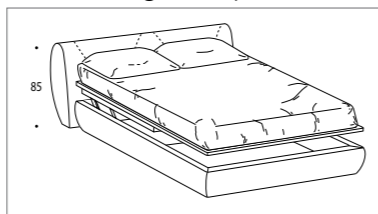

RING TYPES **Ring "KSS"**

DIMENSIONS

cm. 192x245 for mattress cm. 160x200 cm. 210x245 for mattress cm. 180x200
 cm. 230x245 for mattress cm. 200x200

MOD. **Indy**

Indy bed with slatting
 Slate grey maracaibo (ring Y)

RING TYPES **Ring "Y"**

Ring "Y/B" (slats included)

Ring "Y/P" (slats included)

DIMENSIONS

cm. 169x236 for mattress cm. 140x200 cm. 179x236 for mattress cm. 150x200
 cm. 189x236 for mattress cm. 160x200 cm. 207x236 for mattress cm. 180x200 cm. 227x236 for mattress cm. 200x200